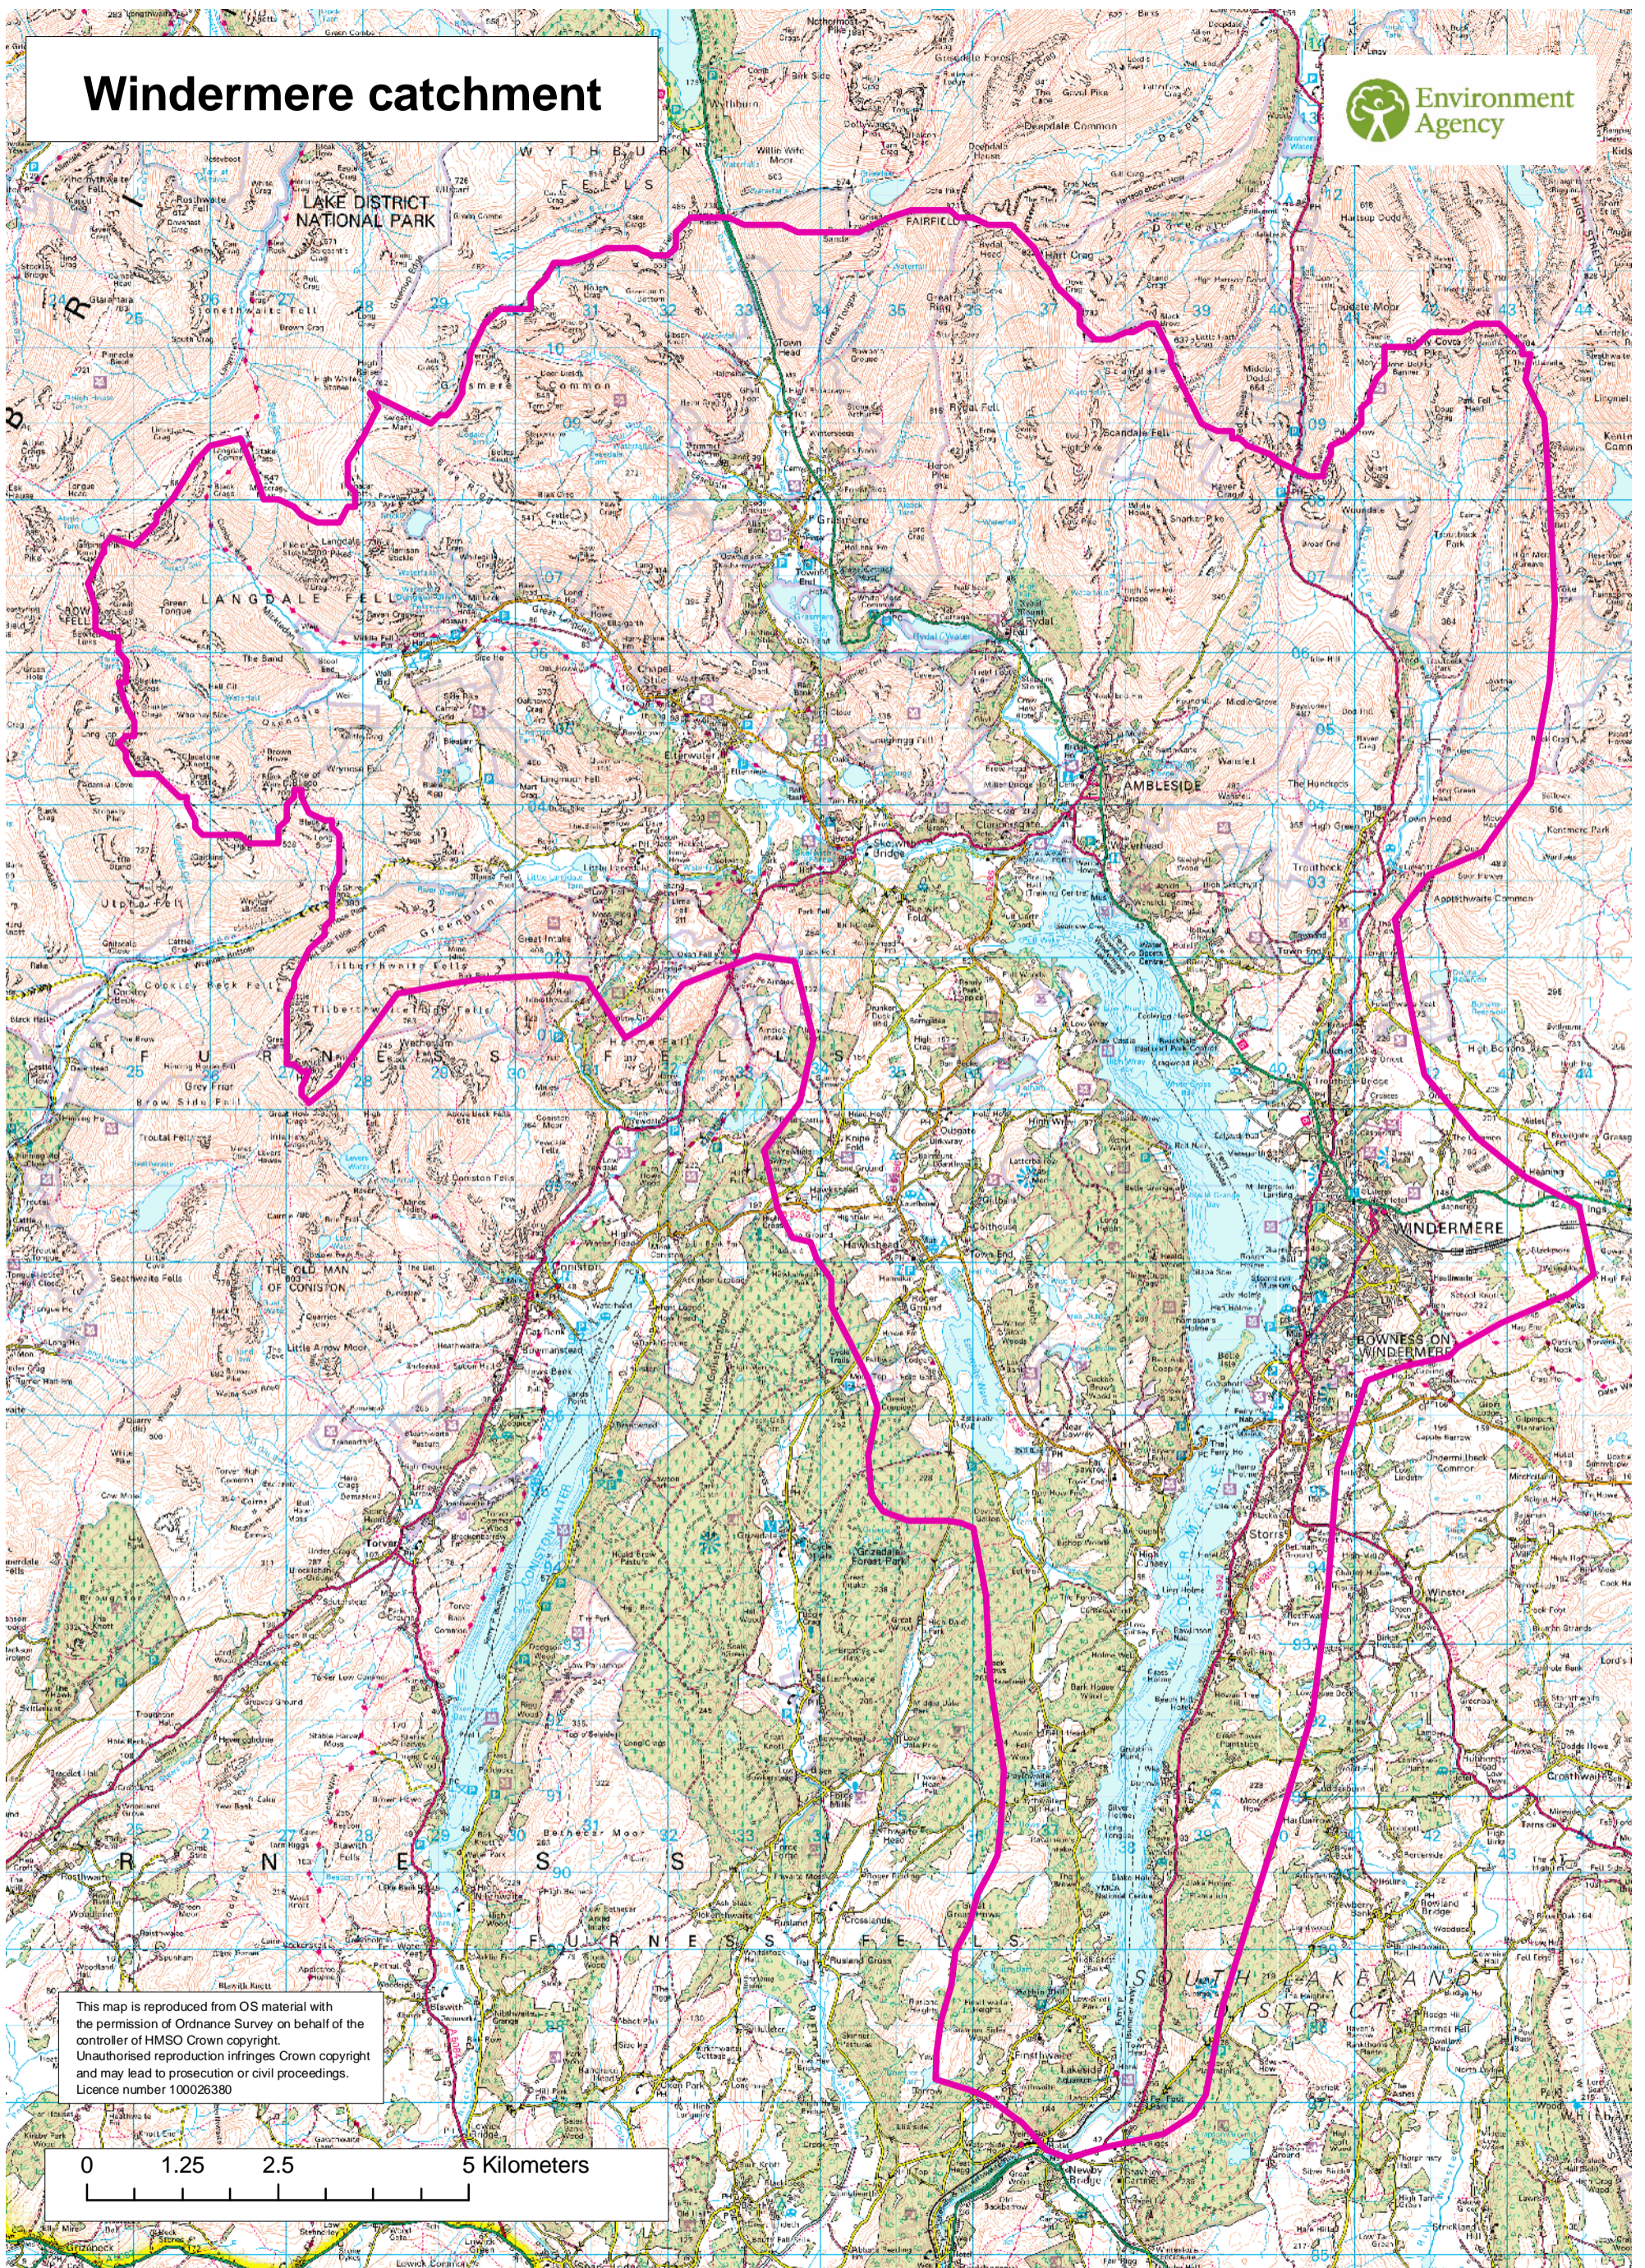

Windermere catchment

This map is reproduced from OS material with the permission of Ordnance Survey on behalf of the controller of HMSO Crown copyright. Unauthorised reproduction infringes Crown copyright and may lead to prosecution or civil proceedings. Licence number 100026380

0 1.25 2.5 5 Kilometers